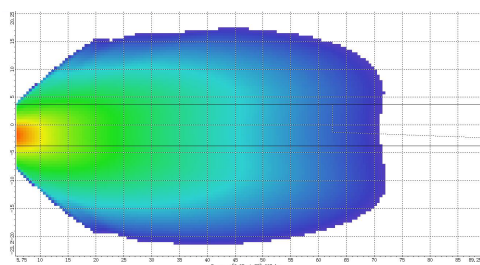

MODEL: GT17101

Oder Code	GT7101
Max Power	120W
Leds	12Pcs*10W Cree
Color Temperature	6000K
AMP Draw	8A@12V, 4A@24V
Operating Voltage	10-30V DC
Operating Temperature	-40~+80 °Celcius
Size(inch)	6.6"
Beam Pattern	Flood/Spot
1Lux Reading	Flood 72m/Spot 270m
Theoretical Lumen(lm)	11640lm
Effective Lumen(lm)	8148lm
Lifetime	30000+h
Lens Material	Polycarbonate
Housing	Die-Casting Aluminum
Coating Powder	Semi-Gloss Black
Pressure Equalization Vent	Yes
Cable Length	600mm
Waterproof Rate	Ip68
EMC Protection	ECE R10, CISPR 25 Class 3
Net Weight	1.75Kg
Package Standard	6Pcs/Carton

1lx@270meters(Spot Beam)

1lx@72meters(Flood Beam)