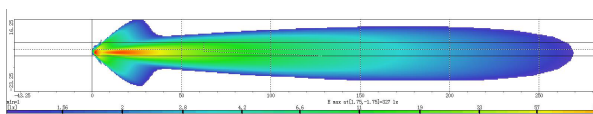

MODEL: GT17101

Oder Code	GT7101
Max Power	120W
Leds	12Pcs*10W Cree
Color Temperature	6000K
AMP Draw	8A@12V, 4A@24V
Operating Voltage	10-30V DC
Operating Temperature	-40~+80 °Celcius
Size(inch)	6.6"
Beam Pattern	Flood/Spot
1Lux Reading	Flood 72m/Spot 270m
Theoretical Lumen(lm)	11640lm
Effective Lumen(lm)	8148lm
Lifetime	30000+h
Lens Material	Polycarbonate
Housing	Die-Casting Aluminum
Coating Powder	Semi-Gloss Black
Pressure Equalization Vent	Yes
Cable Length	600mm
Waterproof Rate	Ip68
EMC Protection	ECE R10, CISPR 25 Class 3
Net Weight	1.75Kg
Package Standard	6Pcs/Carton

1lx@270meters(Spot Beam)

1lx@72meters(Flood Beam)