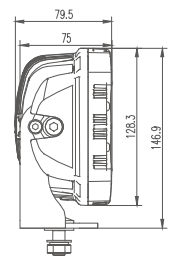

MODEL: GT17101

Oder Code	GT7101
Max Power	120W
Leds	12Pcs*10W Cree
Color Temperature	6000K
AMP Draw	8A@12V, 4A@24V
Operating Voltage	10-30V DC
Operating Temperature	-40~+80 °Celcius
Size(inch)	6.6"
Beam Pattern	Flood/Spot
1Lux Reading	Flood 72m/Spot 270m
Theoretical Lumen(lm)	11640lm
Effective Lumen(lm)	8148lm
Lifetime	30000+h
Lens Material	Polycarbonate
Housing	Die-Casting Aluminum
Coating Powder	Semi-Gloss Black
Pressure Equalization Vent	Yes
Cable Length	600mm
Waterproof Rate	Ip68
EMC Protection	ECE R10, CISPR 25 Class 3
Net Weight	1.75Kg
Package Standard	6Pcs/Carton

1lx@270meters(Spot Beam)

1lx@72meters(Flood Beam)