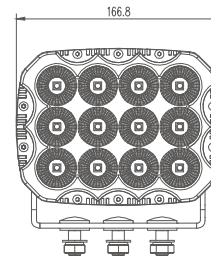

MODEL: GT17101

Oder Code	GT7101
Max Power	120W
Leds	12Pcs*10W Cree
Color Temperature	6000K
AMP Draw	8A@12V, 4A@24V
Operating Voltage	10-30V DC
Operating Temperature	-40~+80 °Celcius
Size(inch)	6.6"
Beam Pattern	Flood/Spot
1Lux Reading	Flood 72m/Spot 270m
Theoretical Lumen(lm)	11640lm
Effective Lumen(lm)	8148lm
Lifetime	30000+h
Lens Material	Polycarbonate
Housing	Die-Casting Aluminum
Coating Powder	Semi-Gloss Black
Pressure Equalization Vent	Yes
Cable Length	600mm
Waterproof Rate	Ip68
EMC Protection	ECE R10, CISPR 25 Class 3
Net Weight	1.75Kg
Package Standard	6Pcs/Carton

1lx@270meters(Spot Beam)

1lx@72meters(Flood Beam)