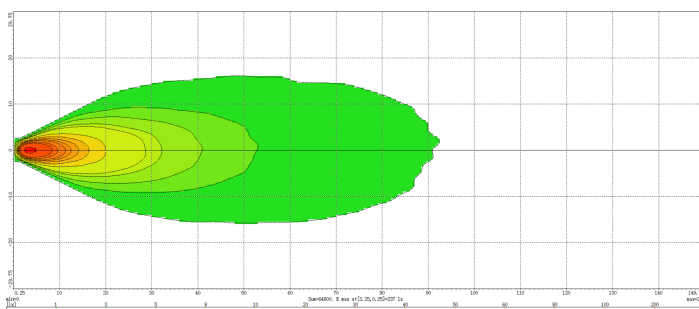

# MODEL: GT16215

Oder Code	GT16215
Max Power	30W
Leds	6Pcs*5W
Color Temperature	6000K
AMP Draw	2.25A@12V, 1.125A@24V
Operating Voltage	10-30V DC
Operating Temperature	-40~+80 °Celcius
Size(inch)	5.55"
Beam Pattern	Flood
1Lux Reading	92m
Theoretical Lumen(lm)	3252lm
Effective Lumen(lm)	2277lm
Mounting Bracket	304 Stainless Steel
Lifetime	30000+h
Lens Material	Polycarbonate
Housing	Die-Casting Aluminum
Coating Powder	Semi Gloss Black
Cable Length	400mm
Pressure Equalization Vent	Yes
Waterproof Rate	Ip68
EMC Protection	ECE R10, CISPR 25 Class 3
Net Weight	0.55Kg
Package Standard	20Pcs/Carton

1lx@92meters