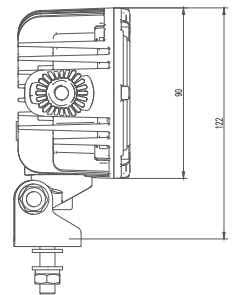

# MODEL: GT16215

Oder Code	GT16215
Max Power	30W
Leds	6Pcs*5W
Color Temperature	6000K
AMP Draw	2.25A@12V, 1.125A@24V
Operating Voltage	10-30V DC
Operating Temperature	-40~+80 °Celcius
Size(inch)	5.55"
Beam Pattern	Flood
1Lux Reading	92m
Theoretical Lumen(lm)	3252lm
Effective Lumen(lm)	2277lm
Mounting Bracket	304 Stainless Steel
Lifetime	30000+h
Lens Material	Polycarbonate
Housing	Die-Casting Aluminum
Coating Powder	Semi Gloss Black
Cable Length	400mm
Pressure Equalization Vent	Yes
Waterproof Rate	Ip68
EMC Protection	ECE R10, CISPR 25 Class 3
Net Weight	0.55Kg
Package Standard	20Pcs/Carton

1lx@92meters