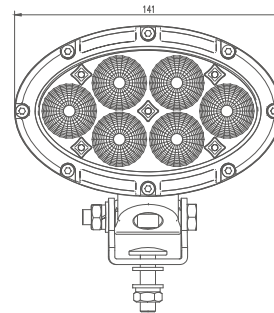

# MODEL: GT16215

Oder Code	GT16215
Max Power	30W
Leds	6Pcs*5W
Color Temperature	6000K
AMP Draw	2.25A@12V, 1.125A@24V
Operating Voltage	10-30V DC
Operating Temperature	-40~+80 °Celcius
Size(inch)	5.55"
Beam Pattern	Flood
1Lux Reading	92m
Theoretical Lumen(lm)	3252lm
Effective Lumen(lm)	2277lm
Mounting Bracket	304 Stainless Steel
Lifetime	30000+h
Lens Material	Polycarbonate
Housing	Die-Casting Aluminum
Coating Powder	Semi Gloss Black
Cable Length	400mm
Pressure Equalization Vent	Yes
Waterproof Rate	Ip68
EMC Protection	ECE R10, CISPR 25 Class 3
Net Weight	0.55Kg
Package Standard	20Pcs/Carton

1lx@92meters