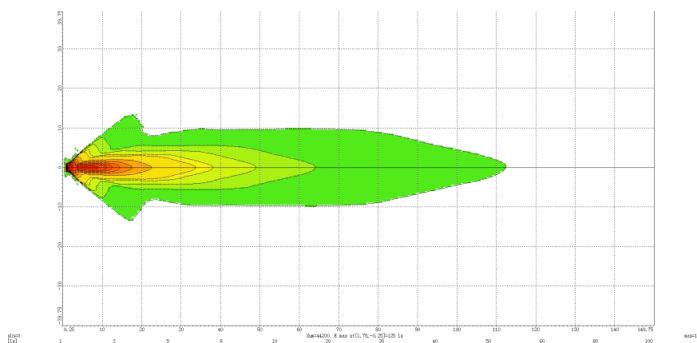

MODEL: GT16212

Oder Code	GT16212
Max Power	20W
Leds	2Pcs*10W
Color Temperature	6000K
AMP Draw	1.25A@12V, 0.625A@24V
Operating Voltage	10-30V DC
Operating Temperature	-40~+80 °Celcius
Size(inch)	5.3"
Beam Pattern	Flood
1Lux Reading	113m
Theoretical Lumen(lm)	1900lm
Effective Lumen(lm)	1330lm
Mounting Bracket	304 Stainless Steel
Lifetime	30000+h
Lens Material	Polycarbonate
Housing	Die-Casting Aluminum
Coating Powder	Sand Black
Cable Length	300mm
Waterproof Rate	Ip68
EMC Protection	ECE R10, CISPR 25 Class 3
Net Weight	0.35Kg
Package Standard	20Pcs/Carton

1lx@113meters