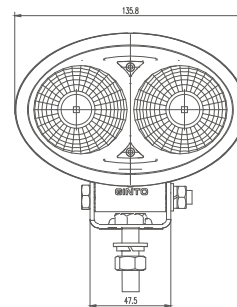

MODEL: GT16212

Oder Code	GT16212
Max Power	20W
Leds	2Pcs*10W
Color Temperature	6000K
AMP Draw	1.25A@12V, 0.625A@24V
Operating Voltage	10-30V DC
Operating Temperature	-40~+80 °Celcius
Size(inch)	5.3"
Beam Pattern	Flood
1Lux Reading	113m
Theoretical Lumen(lm)	1900lm
Effective Lumen(lm)	1330lm
Mounting Bracket	304 Stainless Steel
Lifetime	30000+h
Lens Material	Polycarbonate
Housing	Die-Casting Aluminum
Coating Powder	Sand Black
Cable Length	300mm
Waterproof Rate	Ip68
EMC Protection	ECE R10, CISPR 25 Class 3
Net Weight	0.35Kg
Package Standard	20Pcs/Carton

1lx@113meters