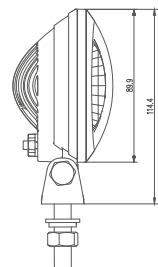

MODEL: GT16212

Oder Code	GT16212
Max Power	20W
Leds	2Pcs*10W
Color Temperature	6000K
AMP Draw	1.25A@12V, 0.625A@24V
Operating Voltage	10-30V DC
Operating Temperature	-40~+80 °Celcius
Size(inch)	5.3"
Beam Pattern	Flood
1Lux Reading	113m
Theoretical Lumen(lm)	1900lm
Effective Lumen(lm)	1330lm
Mounting Bracket	304 Stainless Steel
Lifetime	30000+h
Lens Material	Polycarbonate
Housing	Die-Casting Aluminum
Coating Powder	Sand Black
Cable Length	300mm
Waterproof Rate	Ip68
EMC Protection	ECE R10, CISPR 25 Class 3
Net Weight	0.35Kg
Package Standard	20Pcs/Carton

1lx@113meters