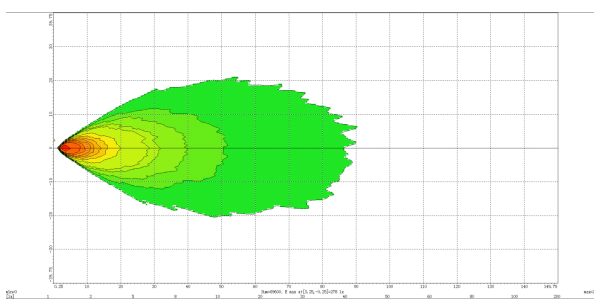

MODEL: GT16211

Oder Code	GT16211
Max Power	40W
Leds	8Pcs*5W Osram
Color Temperature	5700K
AMP Draw	2.6A@12V, 1.3A@24V
Operating Voltage	10-30V DC
Operating Temperature	-40~+80 °Celcius
Size(inch)	5.5"
Beam Pattern	Flood
1Lux Reading	90m
Theoretical Lumen(lm)	2800lm
Effective Lumen(lm)	1960lm
Mounting Bracket	Aluminum
Lifetime	30000+h
Lens Material	Polycarbonate
Housing	Die-Casting Aluminum
Coating Powder	Sand Black
Cable Length	400mm
Waterproof Rate	Ip68
EMC Protection	ECE R10, CISPR 25 Class 3
Net Weight	0.55Kg
Package Standard	20Pcs/Carton

1lx@90meters