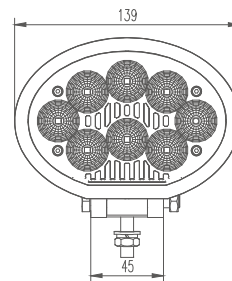

MODEL: GT16211

Oder Code	GT16211
Max Power	40W
Leds	8Pcs*5W Osram
Color Temperature	5700K
AMP Draw	2.6A@12V, 1.3A@24V
Operating Voltage	10-30V DC
Operating Temperature	-40~+80 °Celcius
Size(inch)	5.5"
Beam Pattern	Flood
1Lux Reading	90m
Theoretical Lumen(lm)	2800lm
Effective Lumen(lm)	1960lm
Mounting Bracket	Aluminum
Lifetime	30000+h
Lens Material	Polycarbonate
Housing	Die-Casting Aluminum
Coating Powder	Sand Black
Cable Length	400mm
Waterproof Rate	Ip68
EMC Protection	ECE R10, CISPR 25 Class 3
Net Weight	0.55Kg
Package Standard	20Pcs/Carton

1lx@90meters