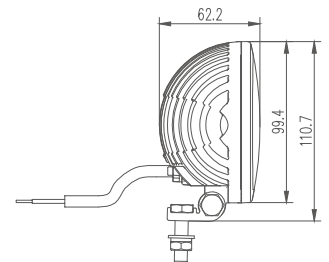

MODEL: GT16211

Oder Code	GT16211
Max Power	40W
Leds	8Pcs*5W Osram
Color Temperature	5700K
AMP Draw	2.6A@12V, 1.3A@24V
Operating Voltage	10-30V DC
Operating Temperature	-40~+80 °Celcius
Size(inch)	5.5"
Beam Pattern	Flood
1Lux Reading	90m
Theoretical Lumen(lm)	2800lm
Effective Lumen(lm)	1960lm
Mounting Bracket	Aluminum
Lifetime	30000+h
Lens Material	Polycarbonate
Housing	Die-Casting Aluminum
Coating Powder	Sand Black
Cable Length	400mm
Waterproof Rate	Ip68
EMC Protection	ECE R10, CISPR 25 Class 3
Net Weight	0.55Kg
Package Standard	20Pcs/Carton

1lx@90meters