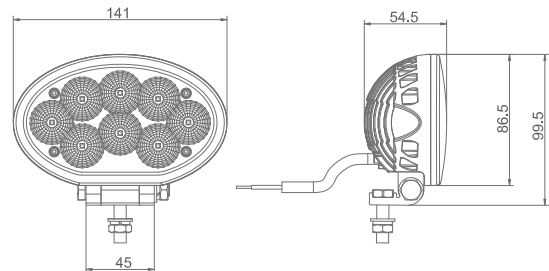

# MODEL: GT16204N

Oder Code	GT16204N
Max Power	24W
Leds	8Pcs*3W Osram
Color Temperature	6000K
AMP Draw	2A@12V, 1A@24V
Operating Voltage	10-30V DC
Operating Temperature	-40~+80 °Celcius
Size(inch)	5.55"
Beam Pattern	Flood
1Lux Reading	67m
Theoretical Lumen(lm)	2080lm
Effective Lumen(lm)	1456lm
Mounting Bracket	304 Stainless Steel
Lifetime	30000+h
Lens Material	Polycarbonate
Housing	Die-Casting Aluminum
Coating Powder	Sand Black
Cable Length	400mm
Waterproof Rate	Ip68
EMC Protection	ECE R10, CISPR 25 Class 3
Net Weight	0.42Kg
Package Standard	20Pcs/Carton

1lx@67meters