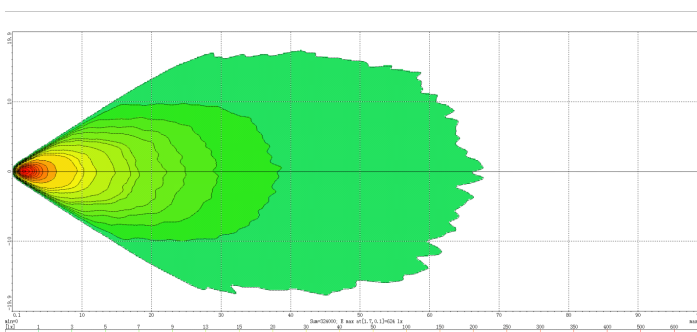

# MODEL: GT16204N

Oder Code	GT16204N
Max Power	24W
Leds	8Pcs*3W Osram
Color Temperature	6000K
AMP Draw	2A@12V, 1A@24V
Operating Voltage	10-30V DC
Operating Temperature	-40~+80 °Celcius
Size(inch)	5.55"
Beam Pattern	Flood
1Lux Reading	67m
Theoretical Lumen(lm)	2080lm
Effective Lumen(lm)	1456lm
Mounting Bracket	304 Stainless Steel
Lifetime	30000+h
Lens Material	Polycarbonate
Housing	Die-Casting Aluminum
Coating Powder	Sand Black
Cable Length	400mm
Waterproof Rate	Ip68
EMC Protection	ECE R10, CISPR 25 Class 3
Net Weight	0.42Kg
Package Standard	20Pcs/Carton

1lx@67meters