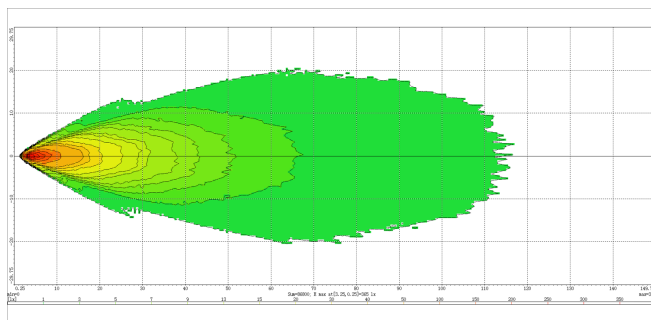

MODEL: GT16111

Oder Code	GT16111
Max Power	45W
Leds	15Pcs*3W
Color Temperature	6000K
AMP Draw	2.2A@12V, 1.1A@24V
Operating Voltage	10-30V DC
Operating Temperature	-40~+80 °Celcius
Size(inch)	6.26"
Beam Pattern	Flood
1 Lux Reading	117m
Theoretical Lumen(lm)	3600lm
Effective Lumen(lm)	2520lm
Mounting Bracket	304 Stainless Steel
Lifetime	30000+h
Lens Material	Polycarbonate
Housing	Die-Casting Aluminum
Coating Powder	Sand Black
Cable Length	300mm
Waterproof Rate	IP68ECE R10, CISPR 25
EMC Protection	Class 3
Net Weight	0.825Kg
Package Standard	12Pcs/Carton

1lx@117meters