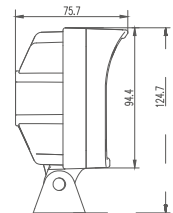

MODEL: GT16111

Oder Code	GT16111
Max Power	45W
Leds	15Pcs*3W
Color Temperature	6000K
AMP Draw	2.2A@12V, 1.1A@24V
Operating Voltage	10-30V DC
Operating Temperature	-40~+80 °Celcius
Size(inch)	6.26"
Beam Pattern	Flood
1 Lux Reading	117m
Theoretical Lumen(lm)	3600lm
Effective Lumen(lm)	2520lm
Mounting Bracket	304 Stainless Steel
Lifetime	30000+h
Lens Material	Polycarbonate
Housing	Die-Casting Aluminum
Coating Powder	Sand Black
Cable Length	300mm
Waterproof Rate	IP68ECE R10, CISPR 25
EMC Protection	Class 3
Net Weight	0.825Kg
Package Standard	12Pcs/Carton

1lx@117meters