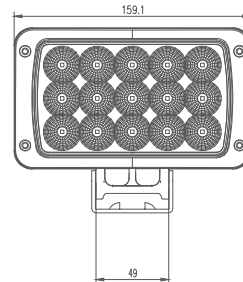

MODEL: GT16111

Oder Code	GT16111
Max Power	45W
Leds	15Pcs*3W
Color Temperature	6000K
AMP Draw	2.2A@12V, 1.1A@24V
Operating Voltage	10-30V DC
Operating Temperature	-40~+80 °Celcius
Size(inch)	6.26"
Beam Pattern	Flood
1 Lux Reading	117m
Theoretical Lumen(lm)	3600lm
Effective Lumen(lm)	2520lm
Mounting Bracket	304 Stainless Steel
Lifetime	30000+h
Lens Material	Polycarbonate
Housing	Die-Casting Aluminum
Coating Powder	Sand Black
Cable Length	300mm
Waterproof Rate	IP68ECE R10, CISPR 25
EMC Protection	Class 3
Net Weight	0.825Kg
Package Standard	12Pcs/Carton

1lx@117meters