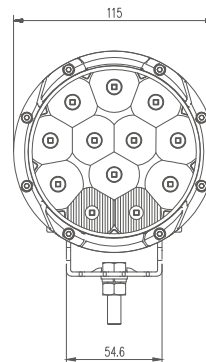

MODEL: GT14223

Oder Code	GT14223
Max Power	36W
Leds	12Pcs*3W Osram
Color Temperature	6000K
AMP Draw	2.5A@12V, 1.25@24V
Operating Voltage	10-30V DC
Operating Temperature	-40~+80 °Celcius
Size(inch)	4.5"
Beam Pattern	Driving Light Beam
1Lux Reading	410m
Theoretical Lumen(lm)	3120lm
Effective Lumen(lm)	2184lm
Mounting Bracket	304 Stainless Steel
Lifetime	30000+h
Lens Material	Polycarbonate
Housing	Aluminum
Coating Powder	Semi-Gloss Black
Pressure Equalization Vent	Yes
Cable Length	400mm
Waterproof Rate	Ip68
EMC Protection	ECE R10, CISPR 25 Class 3
Net Weight	0.64Kg
Package Standard	20Pcs/Carton

1lx@410meters