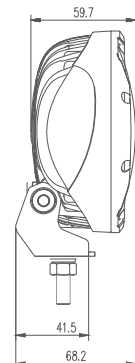

MODEL: GT14223

Oder Code	GT14223
Max Power	36W
Leds	12Pcs*3W Osram
Color Temperature	6000K
AMP Draw	2.5A@12V, 1.25@24V
Operating Voltage	10-30V DC
Operating Temperature	-40~+80 °Celcius
Size(inch)	4.5"
Beam Pattern	Driving Light Beam
1Lux Reading	410m
Theoretical Lumen(lm)	3120lm
Effective Lumen(lm)	2184lm
Mounting Bracket	304 Stainless Steel
Lifetime	30000+h
Lens Material	Polycarbonate
Housing	Aluminum
Coating Powder	Semi-Gloss Black
Pressure Equalization Vent	Yes
Cable Length	400mm
Waterproof Rate	Ip68
EMC Protection	ECE R10, CISPR 25 Class 3
Net Weight	0.64Kg
Package Standard	20Pcs/Carton

1lx@410meters