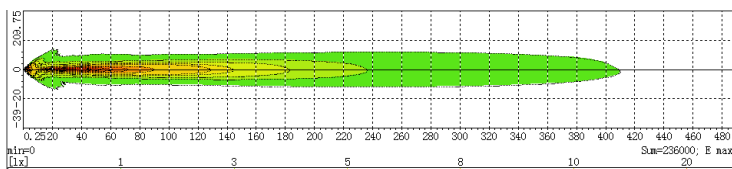

MODEL: GT14223

Oder Code	GT14223
Max Power	36W
Leds	12Pcs*3W Osram
Color Temperature	6000K
AMP Draw	2.5A@12V, 1.25@24V
Operating Voltage	10-30V DC
Operating Temperature	-40~+80 °Celcius
Size(inch)	4.5"
Beam Pattern	Driving Light Beam
1Lux Reading	410m
Theoretical Lumen(lm)	3120lm
Effective Lumen(lm)	2184lm
Mounting Bracket	304 Stainless Steel
Lifetime	30000+h
Lens Material	Polycarbonate
Housing	Aluminum
Coating Powder	Semi-Gloss Black
Pressure Equalization Vent	Yes
Cable Length	400mm
Waterproof Rate	Ip68
EMC Protection	ECE R10, CISPR 25 Class 3
Net Weight	0.64Kg
Package Standard	20Pcs/Carton

1lx@410meters