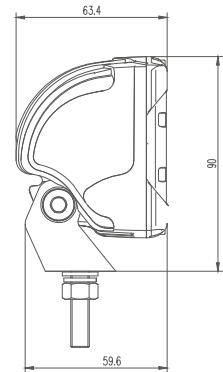

# MODEL: GT14122

Oder Code	GT14122
Max Power	27W
Leds	9Pcs*3W Cree
Color Temperature	6000K
AMP Draw	1.5A@12V, 0.75A@24V
Operating Voltage	10-30V DC
Operating Temperature	-40~+80 °Celcius
Size(inch)	3.0"
Beam Pattern	Flood
1Lux Reading	32m
Theoretical Lumen(lm)	2340lm
Effective Lumen(lm)	1638lm
Mounting Bracket	304 Stainless Steel
Lifetime	30000+h
Lens Material	Polycarbonate
Housing	Die-Casting Aluminum
Coating Powder	Semi-Gloss Black
Pressure Equalization Vent	Yes
Cable Length	400mm
Waterproof Rate	Ip68
EMC Protection	ECE R10, CISPR 25 Class 3
Net Weight	0.43Kg
Package Standard	20Pcs/Carton

1lx@32meters