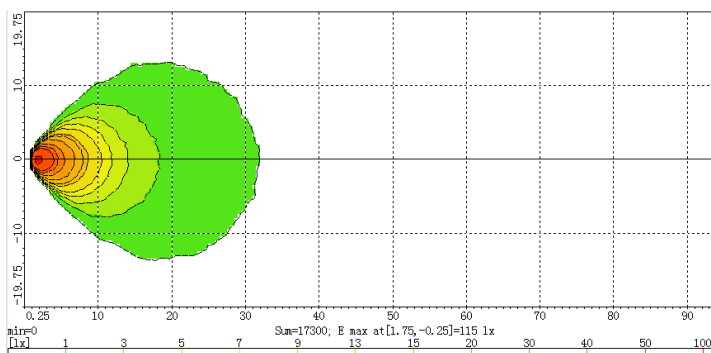

# MODEL: GT14122

Oder Code	GT14122
Max Power	27W
Leds	9Pcs*3W Cree
Color Temperature	6000K
AMP Draw	1.5A@12V, 0.75A@24V
Operating Voltage	10-30V DC
Operating Temperature	-40~+80 °Celcius
Size(inch)	3.0"
Beam Pattern	Flood
1Lux Reading	32m
Theoretical Lumen(lm)	2340lm
Effective Lumen(lm)	1638lm
Mounting Bracket	304 Stainless Steel
Lifetime	30000+h
Lens Material	Polycarbonate
Housing	Die-Casting Aluminum
Coating Powder	Semi-Gloss Black
Pressure Equalization Vent	Yes
Cable Length	400mm
Waterproof Rate	Ip68
EMC Protection	ECE R10, CISPR 25 Class 3
Net Weight	0.43Kg
Package Standard	20Pcs/Carton

1lx@32meters