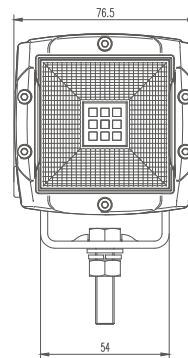

# MODEL: GT14122

Oder Code	GT14122
Max Power	27W
Leds	9Pcs*3W Cree
Color Temperature	6000K
AMP Draw	1.5A@12V, 0.75A@24V
Operating Voltage	10-30V DC
Operating Temperature	-40~+80 °Celcius
Size(inch)	3.0"
Beam Pattern	Flood
1Lux Reading	32m
Theoretical Lumen(lm)	2340lm
Effective Lumen(lm)	1638lm
Mounting Bracket	304 Stainless Steel
Lifetime	30000+h
Lens Material	Polycarbonate
Housing	Die-Casting Aluminum
Coating Powder	Semi-Gloss Black
Pressure Equalization Vent	Yes
Cable Length	400mm
Waterproof Rate	Ip68
EMC Protection	ECE R10, CISPR 25 Class 3
Net Weight	0.43Kg
Package Standard	20Pcs/Carton

1lx@32meters