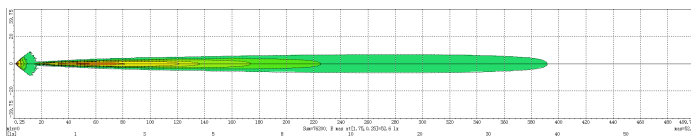

MODEL: GT14121

Oder Code	GT14121
Max Power	40W
Leds	4Pcs*10W Osram
Color Temperature	5700K
AMP Draw	2.33A@12V, 1.17A@24V
Operating Voltage	10-30V DC
Operating Temperature	-40~+80 °Celcius
Size(inch)	3.93"
Beam Pattern	Flood/Spot
1 Lux Reading	Flood 74m/Spot 392m
Theoretical Lumen(lm)	3800lm
Effective Lumen(lm)	2660lm
Mounting Bracket	Rotating Aluminum Bottom Mount/304 Stainless Steel Side Mount
Lifetime	30000+h
Lens Material	Polycarbonate
Housing	Die-Casting Aluminum
Coating Powder	Semi Gloss Black
Cable Length	400mm
Waterproof Rate	Ip68
EMC Protection	ECE R10, CISPR 25 Class 3
Net Weight	0.73Kg
Package Standard	20Pcs/Carton

1lx@392meters (spot)

1lx@74meters (flood)