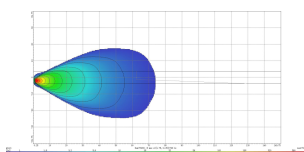

MODEL: GT14121

Oder Code	GT14121
Max Power	40W
Leds	4Pcs*10W Osram
Color Temperature	5700K
AMP Draw	2.33A@12V, 1.17A@24V
Operating Voltage	10-30V DC
Operating Temperature	-40~+80 °Celcius
Size(inch)	3.93"
Beam Pattern	Flood/Spot
1 Lux Reading	Flood 74m/Spot 392m
Theoretical Lumen(lm)	3800lm
Effective Lumen(lm)	2660lm
Mounting Bracket	Rotating Aluminum Bottom Mount/304 Stainless Steel Side Mount
Lifetime	30000+h
Lens Material	Polycarbonate
Housing	Die-Casting Aluminum
Coating Powder	Semi Gloss Black
Cable Length	400mm
Waterproof Rate	Ip68
EMC Protection	ECE R10, CISPR 25 Class 3
Net Weight	0.73Kg
Package Standard	20Pcs/Carton

1lx@392meters (spot)

1lx@74meters (flood)