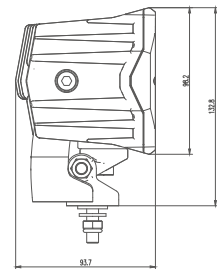

MODEL: GT14121

Oder Code	GT14121
Max Power	40W
Leds	4Pcs*10W Osram
Color Temperature	5700K
AMP Draw	2.33A@12V, 1.17A@24V
Operating Voltage	10-30V DC
Operating Temperature	-40~+80 °Celcius
Size(inch)	3.93"
Beam Pattern	Flood/Spot
1 Lux Reading	Flood 74m/Spot 392m
Theoretical Lumen(lm)	3800lm
Effective Lumen(lm)	2660lm
Mounting Bracket	Rotating Aluminum Bottom Mount/304 Stainless Steel Side Mount
Lifetime	30000+h
Lens Material	Polycarbonate
Housing	Die-Casting Aluminum
Coating Powder	Semi Gloss Black
Cable Length	400mm
Waterproof Rate	Ip68
EMC Protection	ECE R10, CISPR 25 Class 3
Net Weight	0.73Kg
Package Standard	20Pcs/Carton

1lx@392meters (spot)

1lx@74meters (flood)