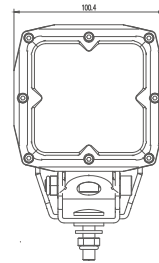

MODEL: GT14121

Oder Code	GT14121
Max Power	40W
Leds	4Pcs*10W Osram
Color Temperature	5700K
AMP Draw	2.33A@12V, 1.17A@24V
Operating Voltage	10-30V DC
Operating Temperature	-40~+80 °Celcius
Size(inch)	3.93"
Beam Pattern	Flood/Spot
1 Lux Reading	Flood 74m/Spot 392m
Theoretical Lumen(lm)	3800lm
Effective Lumen(lm)	2660lm
Mounting Bracket	Rotating Aluminum Bottom Mount/304 Stainless Steel Side Mount
Lifetime	30000+h
Lens Material	Polycarbonate
Housing	Die-Casting Aluminum
Coating Powder	Semi Gloss Black
Cable Length	400mm
Waterproof Rate	Ip68
EMC Protection	ECE R10, CISPR 25 Class 3
Net Weight	0.73Kg
Package Standard	20Pcs/Carton

1lx@392meters (spot)

1lx@74meters (flood)