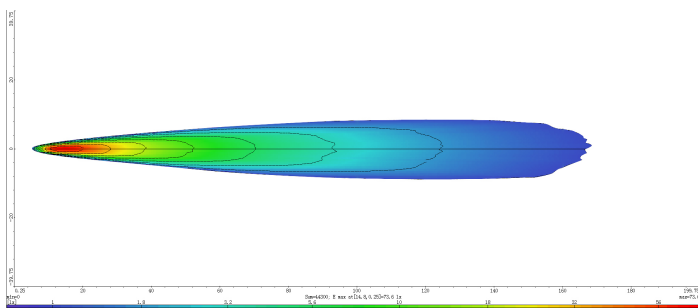

MODEL: GT13101

Oder Code	GT13101
Max Power	16W
Leds	4Pcs*4W
Color Temperature	5700K
AMP Draw	1A@12V, 0.5A@24V
Operating Voltage	10-30V DC
Operating Temperature	-40~+80 °Celcius
Size(inch)	3.25"
Beam Pattern	Spot
1Lux Reading	169m
Theoretical Lumen(lm)	1500lm
Effective Lumen(lm)	1150lm
Mounting Bracket	304 Stainless Steel
Lifetime	30000+h
Lens Material	Polycarbonate
Housing	Die-Casting Aluminum
Coating Powder	Semi Gloss Black
Cable Length	400mm
Waterproof Rate	Ip68
EMC Protection	ECE R10, CISPR 25 Class 3
Net Weight	0.56Kg
Package Standard	20PCS/Crarton

1lx@169meters