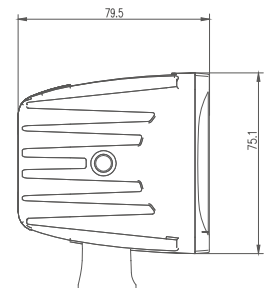

MODEL: GT13101

Oder Code	GT13101
Max Power	16W
Leds	4Pcs*4W
Color Temperature	5700K
AMP Draw	1A@12V, 0.5A@24V
Operating Voltage	10-30V DC
Operating Temperature	-40~+80 °Celcius
Size(inch)	3.25"
Beam Pattern	Spot
1Lux Reading	169m
Theoretical Lumen(lm)	1500lm
Effective Lumen(lm)	1150lm
Mounting Bracket	304 Stainless Steel
Lifetime	30000+h
Lens Material	Polycarbonate
Housing	Die-Casting Aluminum
Coating Powder	Semi Gloss Black
Cable Length	400mm
Waterproof Rate	Ip68
EMC Protection	ECE R10, CISPR 25 Class 3
Net Weight	0.56Kg
Package Standard	20PCS/Crarton

1lx@169meters