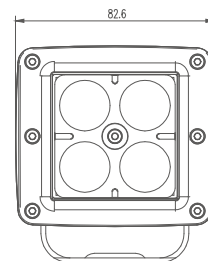

MODEL: GT13101

Oder Code	GT13101
Max Power	16W
Leds	4Pcs*4W
Color Temperature	5700K
AMP Draw	1A@12V, 0.5A@24V
Operating Voltage	10-30V DC
Operating Temperature	-40~+80 °Celcius
Size(inch)	3.25"
Beam Pattern	Spot
1Lux Reading	169m
Theoretical Lumen(lm)	1500lm
Effective Lumen(lm)	1150lm
Mounting Bracket	304 Stainless Steel
Lifetime	30000+h
Lens Material	Polycarbonate
Housing	Die-Casting Aluminum
Coating Powder	Semi Gloss Black
Cable Length	400mm
Waterproof Rate	Ip68
EMC Protection	ECE R10, CISPR 25 Class 3
Net Weight	0.56Kg
Package Standard	20PCS/Crarton

1lx@169meters